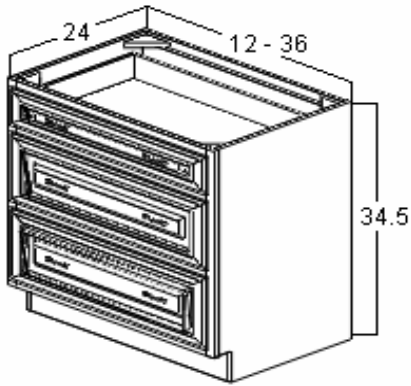

Height: 34.5

Depth: 24

One adjustable full depth shelf.

**Blind Base Corner (BBC)**

Available Sizes:

Width: 36

Height: 34.5

Depth: 24

Left blind shown.

Blind panel (stile) is 8" wide.

Door is hinged from blind panel.

One adjustable full depth shelf.

# Base Cabinets (cont.)

J-Mark Cabinets

Drawer Base (DB)

Available Sizes:

Width: 12, 15, 18, 21, 24, 30, 36

Height: 34.5

Depth: 24

One standard drawer and two deep drawers.