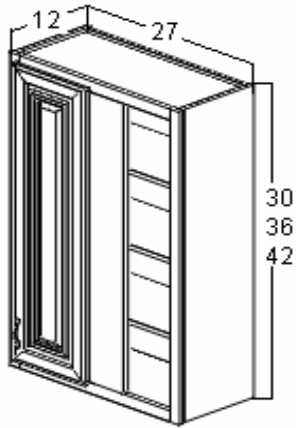

Available Sizes:

Width: 24, 27, 30, 33, 36, 39, 42

Height: 30, 36, 42

Depth: 12

Three adjustable shelves

Wall Diagonal Corner (WDC)

Available Sizes:

Width: 24

Height: 30, 36, 42

Depth: 12

Three adjustable shelves

Wall Angle (WA)

Available Sizes:

Width: 12

Height: 30, 36, 42

Depth: 12

Three adjustable shelves

# Wall Cabinets (cont.)

J-Mark Cabinets

Wall Blind Corner (WBC)

Available Sizes:

Width: 27

Height: 30, 36, 42

Depth: 12

Three adjustable shelves