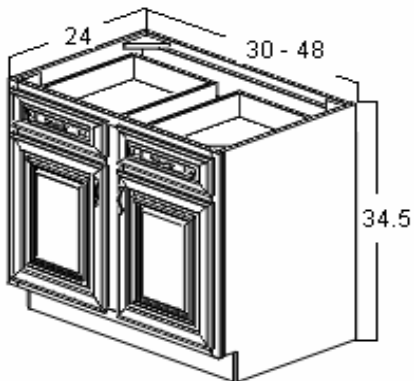

# J-Mark Cabinets

**Base Single Door (B)**

Available Sizes:

Width: 9, 12, 15, 18, 21

Height: 34.5

Depth: 24

One adjustable full depth shelf.

**Base Double Door (B)**

Available Sizes:

Width: 24, 27

Height: 34.5

Depth: 24

One adjustable full depth shelf.

**Base Double Door / Drawer (B)**

Available Sizes:

Width: 30, 33, 36, 39, 42, 48

Height: 34.5

Depth: 24

One adjustable full depth shelf.

**Blind Base Corner (BBC)**

Available Sizes:

Width: 36

Height: 34.5

Depth: 24