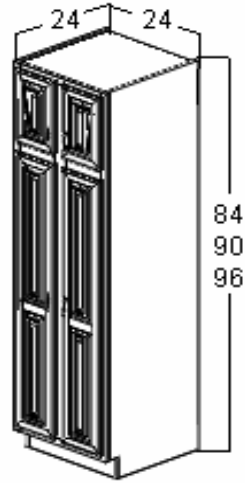

# J-Mark Cabinets

**Base Single Door (B)**

Available Sizes:

Width: 9, 12, 15, 18, 21

Height: 34.5

Depth: 24

One adjustable full depth shelf.

**Base Double Door (B)**

Height: 34.5

Depth: 24

One adjustable full depth shelf.

**Blind Base Corner (BBC)**

Available Sizes:

Width: 36

Height: 34.5

Depth: 24

# J-Mark Cabinets

18" Utility Cabinet (UC)

Available Sizes:

Width: 18

Height: 84, 90, 96

Depth: 24

Four adjustable full depth shelves.

Top door height increases with increased cabinet sizes.

24" Utility Cabinet (UC)

Available Sizes:

Width: 24

Height: 84, 90, 96

Depth: 24

Four adjustable full depth shelves.

Universal Oven Cabinet (UOC)

Available Sizes: