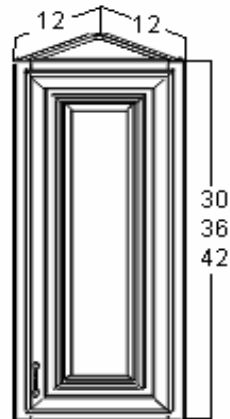

# J-Mark Cabinets

**Base Single Door (B)**

Available Sizes:

Width: 9, 12, 15, 18, 21

Height: 34.5

Depth: 24

One adjustable full depth shelf.

**Base Double Door (B)**

# J-Mark Cabinets

Wall Cabinet (W)

Available Sizes:

Width: 9, 12, 15, 18, 21

Height: 30, 36, 42

Depth: 12

Three adjustable shelves

Wall Cabinet (W)

Available Sizes:

Width: 24, 27, 30, 33, 36, 39, 42

Height: 30, 36, 42

Depth: 12

Three adjustable shelves

Wall Diagonal Corner (WDC)

Available Sizes:

Width: 24

Height: 30, 36, 42

Depth: 12

Three adjustable shelves

Wall Angle (WA)

Available Sizes:

Width: 12

Height: 30, 36, 42

Depth: 12