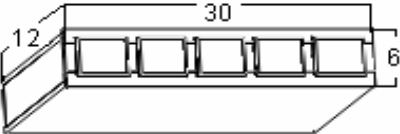

# J-Mark Cabinets

Microwave Cabinet (MW)

Available Sizes:

- Width: 30
- Height: 30, 36, 42
- Depth: 12

Appliance Garage (AG)

Available Sizes:

- Width: 24
- Height: 18
- Depth: 12

Base Spice Drawer (BSD)

Available Sizes:

- Width: 6
- Height: 34.5
- Depth: 24

Wall Spice Cabinet (SDC)

Available Sizes:

- Width: 30
- Height: 6
- Depth: 12