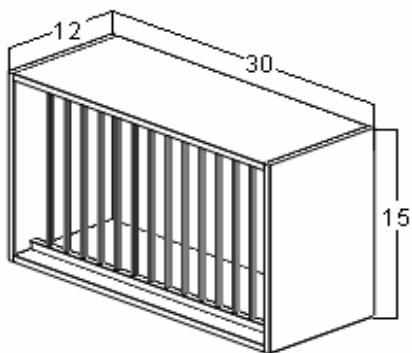

Height: 34.5

Depth: 24

One adjustable full depth shelf.

**Blind Base Corner (BBC)**

Available Sizes:

Width: 36

Height: 34.5

Depth: 24

Available Sizes:

- Width: 6
- Height: 34.5
- Depth: 24

Wall Spice Cabinet (SDC)

Available Sizes:

- Width: 30
- Height: 6
- Depth: 12

# Accessory Cabinets

J-Mark Cabinets

Lattice Wine Rack (LWR)

Available Sizes:

Width: 30  
Height: 15  
Depth: 12

Holds 11 bottles.

Can be installed vertically or horizontally.

3 3/4" diameter bottle.

Stem Glass Holder (SGH)

Available Sizes:

Width: 30  
Height: 2  
Depth: 12

Plate Rack (PR)

Available Sizes:

Width: 30  
Height: 15  
Depth: 12  
Holds 10 plates.

Decorative Panel (DP)

Available Sizes: