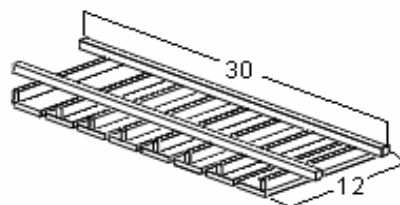

# Accessory Cabinets

J-Mark Cabinets

Lattice Wine Rack (LWR)

Available Sizes:

Width: 30  
Height: 15  
Depth: 12

Holds 11 bottles.

Can be installed vertically or horizontally.

3 3/4" diameter bottle.

Stem Glass Holder (SGH)

Available Sizes:

Width: 30  
Height: 2  
Depth: 12

Plate Rack (PR)

Available Sizes:

Width: 30  
Height: 15  
Depth: 12  
Holds 10 plates.

Decorative Panel (DP)

Available Sizes: