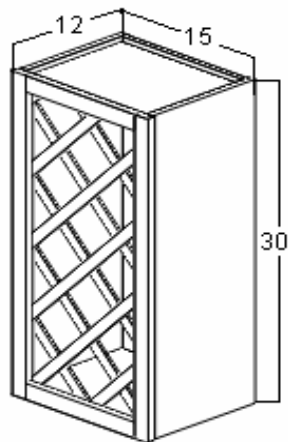

# J-Mark Cabinets

Microwave Cabinet (MW)

Available Sizes:

- Width: 30
- Height: 30, 36, 42
- Depth: 12

Appliance Garage (AG)

Available Sizes:

- Width: 24
- Height: 18
- Depth: 12

Base Spice Drawer (BSD)

Available Sizes:

- Width: 6
- Height: 34.5
- Depth: 24

Wall Spice Cabinet (SDC)

Available Sizes:

- Width: 30
- Height: 6
- Depth: 12

# Accessory Cabinets

J-Mark Cabinets

Lattice Wine Rack (LWR)

Available Sizes:

Width: 30  
Height: 15  
Depth: 12

Holds 11 bottles.

Can be installed vertically or horizontally.

3 3/4" diameter bottle.

Stem Glass Holder (SGH)

Available Sizes:

Width: 30  
Height: 2  
Depth: 12

Plate Rack (PR)

Available Sizes:

Width: 30  
Height: 15  
Depth: 12  
Holds 10 plates.

Decorative Panel (DP)

Available Sizes: