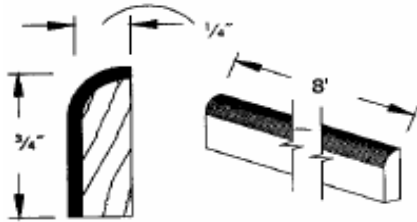

Available Sizes:

- Width: 96"
- Height: 3 3/8"

Rope Insert (Rope)

Available Sizes:

- Width: 96"
- Height: 1"

Scribe Moulding (SM)

Available Sizes:

Width: 96"  
Height: 3/4"

Outside Corner Scribe (OCS)

Available Sizes:

Width: 96"  
Height: 13/16"