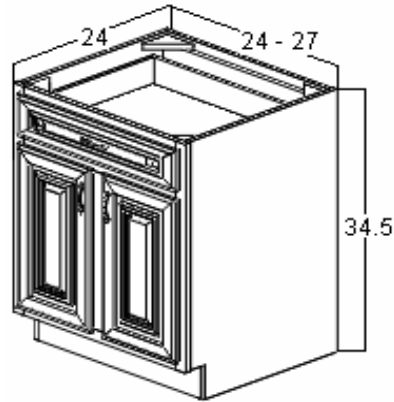

# J-Mark Cabinets

**Base Single Door (B)**

Available Sizes:

Width: 9, 12, 15, 18, 21

Height: 34.5

Depth: 24

One adjustable full depth shelf.

**Base Double Door (B)**

Available Sizes:

Width: 24, 27

Height: 34.5

Depth: 24

One adjustable full depth shelf.

**Base Double Door / Drawer (B)**

Available Sizes:

Width: 30, 33, 36, 39, 42, 48

Height: 34.5

Depth: 24

One adjustable full depth shelf.

**Blind Base Corner (BBC)**

Available Sizes:

Width: 36

Height: 34.5

Depth: 24