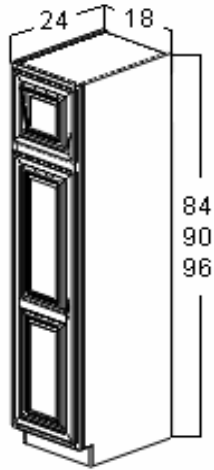

Tall Cabinets

J-Mark Cabinets

18" Utility Cabinet (UC)

Available Sizes:

Width: 18

Height: 84, 90, 96

Depth: 24

Four adjustable full depth shelves.

Top door height increases with increased cabinet sizes.