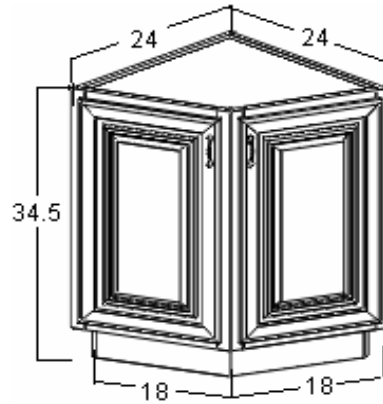

Height: 34.5

Depth: 24

One adjustable full depth shelf.

**Blind Base Corner (BBC)**

Available Sizes:

Width: 36

Height: 34.5

Depth: 24

Left blind shown.

Blind panel (stile) is 8" wide.

Door is hinged from blind panel.

One adjustable full depth shelf.

# Base Cabinets (cont.)

J-Mark Cabinets

Drawer Base (DB)

Available Sizes:

Width: 12, 15, 18, 21, 24, 30, 36

Height: 34.5

Depth: 24

One standard drawer and two deep drawers.

Base Angle (BA)

Available Sizes:

Width: 24

Height: 34.5

Depth: 24

One adjustable full depth shelf.

Lazy Susan (LS)

Available Sizes: