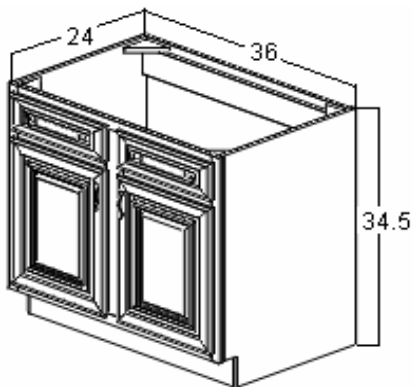

Height: 34.5

Depth: 24

One adjustable full depth shelf.

**Blind Base Corner (BBC)**

Available Sizes:

Width: 36

Height: 34.5

Depth: 24

# Base Cabinets (cont.)

J-Mark Cabinets

Drawer Base (DB)

Available Sizes:

Width: 12, 15, 18, 21, 24, 30, 36

Height: 34.5

Depth: 24

One standard drawer and two deep drawers.

Base Angle (BA)

Available Sizes:

Width: 24

Height: 34.5

Depth: 24

One adjustable full depth shelf.

Lazy Susan (LS)

Available Sizes:

Width: 36

Height: 34.5

Depth: 24

Metal lazy susan with two racks.

Sink Base (SB)

Available Sizes:

Width: 36

Height: 34.5