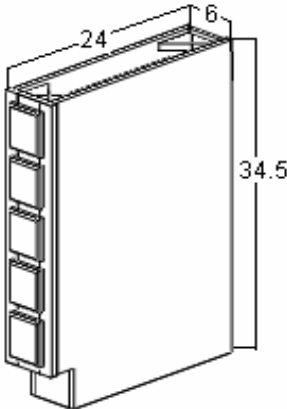

Available Sizes:

Width: 24, 27

Height: 34.5

Depth: 24

One adjustable full depth shelf.

**Base Double Door / Drawer (B)**

Available Sizes:

Width: 30, 33, 36, 39, 42, 48

# J-Mark Cabinets

Microwave Cabinet (MW)

Available Sizes:

- Width: 30
- Height: 30, 36, 42
- Depth: 12

Appliance Garage (AG)

Available Sizes:

- Width: 24
- Height: 18
- Depth: 12

Base Spice Drawer (BSD)

Available Sizes:

- Width: 6
- Height: 34.5
- Depth: 24

Wall Spice Cabinet (SDC)

Available Sizes:

- Width: 30
- Height: 6
- Depth: 12

# Accessory Cabinets

J-Mark Cabinets

Lattice Wine Rack (LWR)

Available Sizes:

Width: 30  
Height: 15  
Depth: 12

Holds 11 bottles.

Can be installed vertically or horizontally.

3 3/4" diameter bottle.