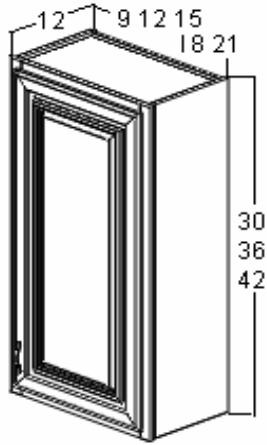

Wall Cabinets

J-Mark Cabinets

Wall Cabinet (W)

Available Sizes:

Width: 9, 12, 15, 18, 21

Height: 30, 36, 42

Depth: 12

Three adjustable shelves