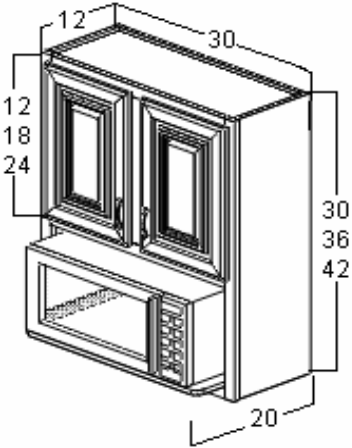

Accessory Cabinets

J-Mark Cabinets

Microwave Cabinet (MW)

Available Sizes:

- Width: 30
- Height: 30, 36, 42
- Depth: 12