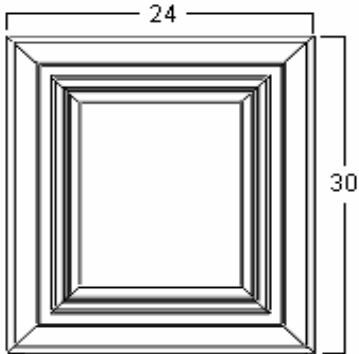

Accessory Cabinets

J-Mark Cabinets

Decorative Panel (DP)
Available Sizes:

Width: 24
Height: 30