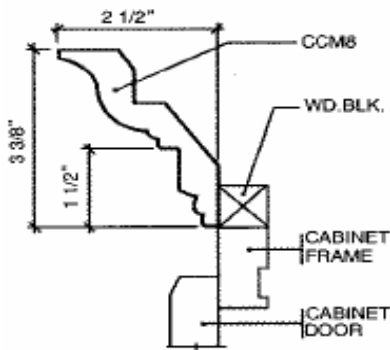

Height: 34.5

Depth: 24

One adjustable full depth shelf.

**Blind Base Corner (BBC)**

Available Sizes:

Width: 36

Height: 34.5

Depth: 24

# J-Mark Cabinets

Stained Plywood (SPW)

Available Sizes:

- Width: 36
- Height: 96
- \*grain runs bottom to top
- \*1/4 inch thick

Base End Panel (BEP)

Available Sizes:

- Width: 3
- Height: 34.5
- Depth: 24

Crown Moulding (LCM)

Available Sizes:

- Width: 96"
- Height: 3 3/8"

Rope Insert (Rope)

Available Sizes:

- Width: 96"
- Height: 1"

Scribe Moulding (SM)

Available Sizes:

Width: 96"  
Height: 3/4"