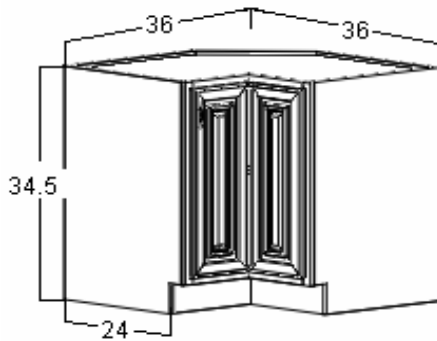

Height: 34.5

Depth: 24

One adjustable full depth shelf.

**Blind Base Corner (BBC)**

Available Sizes:

Width: 36

Height: 34.5

Depth: 24

# Base Cabinets (cont.)

J-Mark Cabinets

Drawer Base (DB)

Available Sizes:

Width: 12, 15, 18, 21, 24, 30, 36

Height: 34.5

Depth: 24

One standard drawer and two deep drawers.

Base Angle (BA)

Available Sizes:

Width: 24

Height: 34.5

Depth: 24

One adjustable full depth shelf.

Lazy Susan (LS)

Available Sizes:

Width: 36

Height: 34.5

Depth: 24

Metal lazy susan with two racks.

Sink Base (SB)

Available Sizes:

Width: 36

Height: 34.5