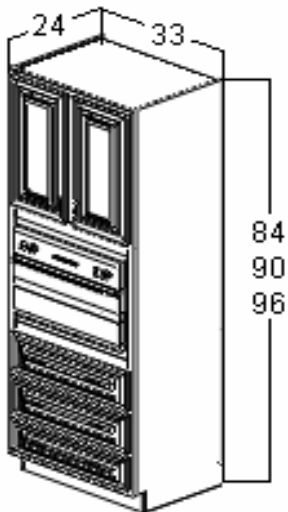

# J-Mark Cabinets

**Base Single Door (B)**

Available Sizes:

Width: 9, 12, 15, 18, 21

Height: 34.5

Depth: 24

One adjustable full depth shelf.

**Base Double Door (B)**

Available Sizes:

Width: 24, 27

Height: 34.5

Depth: 24

One adjustable full depth shelf.

**Base Double Door / Drawer (B)**

Available Sizes:

Width: 30, 33, 36, 39, 42, 48

24" Utility Cabinet (UC)

Available Sizes:

Width: 24

Height: 84, 90, 96

Depth: 24

Four adjustable full depth shelves.

Universal Oven Cabinet (UOC)

Available Sizes: