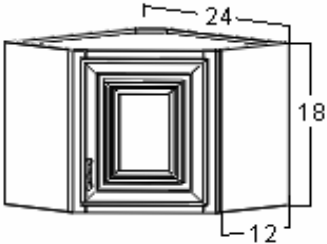

Appliance Garage (AG)

Available Sizes:

- Width: 24
- Height: 18
- Depth: 12