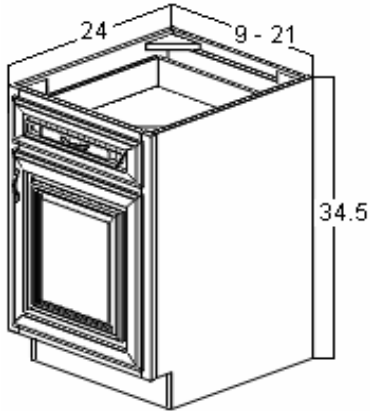

Base Cabinets

J-Mark Cabinets

Base Single Door (B)

Available Sizes:

Width: 9, 12, 15, 18, 21

Height: 34.5

Depth: 24

One adjustable full depth shelf.