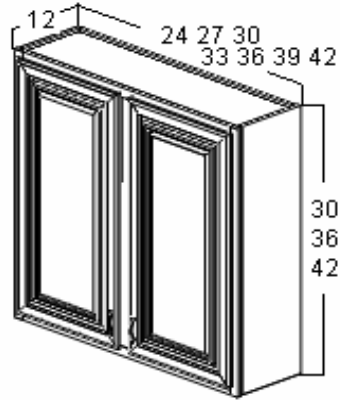

# J-Mark Cabinets

Wall Cabinet (W)

Available Sizes:

Width: 9, 12, 15, 18, 21

Height: 30, 36, 42

Depth: 12

Three adjustable shelves

Wall Cabinet (W)

Available Sizes:

Width: 24, 27, 30, 33, 36, 39, 42

Height: 30, 36, 42

Depth: 12

Three adjustable shelves

Wall Diagonal Corner (WDC)

Available Sizes:

Width: 24

Height: 30, 36, 42

Depth: 12

Three adjustable shelves

Wall Angle (WA)

Available Sizes:

Width: 12

Height: 30, 36, 42

Depth: 12