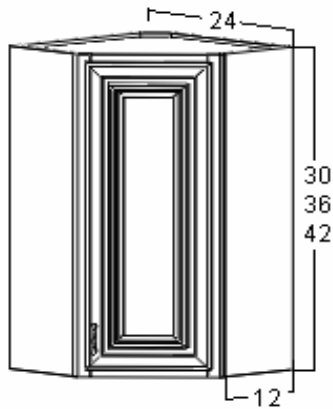

Available Sizes:

Width: 24, 27

Height: 34.5

Depth: 24

One adjustable full depth shelf.

**Base Double Door / Drawer (B)**

Available Sizes:

Width: 30, 33, 36, 39, 42, 48

# J-Mark Cabinets

Wall Cabinet (W)

Available Sizes:

Width: 9, 12, 15, 18, 21

Height: 30, 36, 42

Depth: 12

Three adjustable shelves

Wall Cabinet (W)

Available Sizes:

Width: 24, 27, 30, 33, 36, 39, 42

Height: 30, 36, 42

Depth: 12

Three adjustable shelves

Wall Diagonal Corner (WDC)

Available Sizes:

Width: 24

Height: 30, 36, 42

Depth: 12

Three adjustable shelves

Wall Angle (WA)

Available Sizes:

Width: 12

Height: 30, 36, 42

Depth: 12