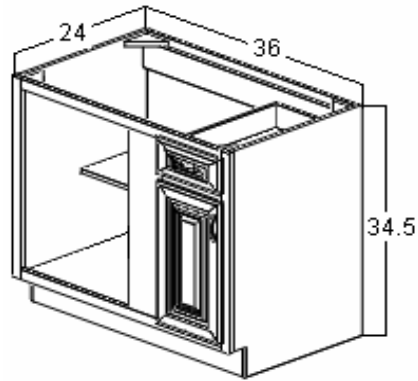

# J-Mark Cabinets

**Base Single Door (B)**

Available Sizes:

Width: 9, 12, 15, 18, 21

Height: 34.5

Depth: 24

One adjustable full depth shelf.

**Base Double Door (B)**

Available Sizes:

Width: 24, 27

Height: 34.5

Depth: 24

One adjustable full depth shelf.

**Base Double Door / Drawer (B)**

Available Sizes:

Width: 30, 33, 36, 39, 42, 48

Height: 34.5

Depth: 24

One adjustable full depth shelf.

**Blind Base Corner (BBC)**

Available Sizes:

Width: 36

Height: 34.5

Depth: 24

Left blind shown.

Blind panel (stile) is 8" wide.

Door is hinged from blind panel.

One adjustable full depth shelf.