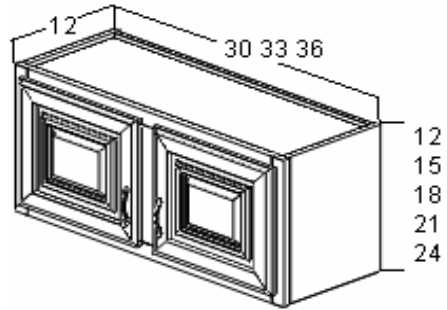

# Wall Cabinets (cont.)

J-Mark Cabinets

Wall Blind Corner (WBC)

Available Sizes:

Width: 27

Height: 30, 36, 42

Depth: 12

Three adjustable shelves

Blind panel (stile) is 8" wide.

Door is hinged from blind panel.

Bridge Cabinets (W)

Available Sizes:

Width: 30, 33, 36

Height: 12, 15, 18, 21, 24

Depth: 12

No shelves.