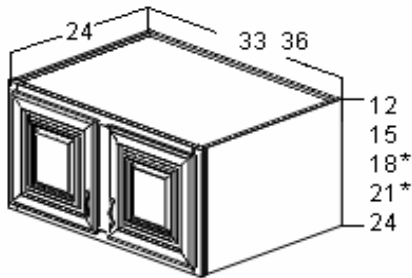

# Wall Cabinets (cont.)

J-Mark Cabinets

Wall Blind Corner (WBC)

Available Sizes:

Width: 27

Height: 30, 36, 42

Depth: 12

Three adjustable shelves

Blind panel (stile) is 8" wide.

Door is hinged from blind panel.

Bridge Cabinets (W)

Available Sizes:

Width: 30, 33, 36

Height: 12, 15, 18, 21, 24

Depth: 12

No shelves.

Wall Refrigerator (WR)

Available Sizes:

Width: 30, 33, 36

Height: 12, 15, 18, 21, 24

Depth: 24

\*only available in 36" width

No shelves..